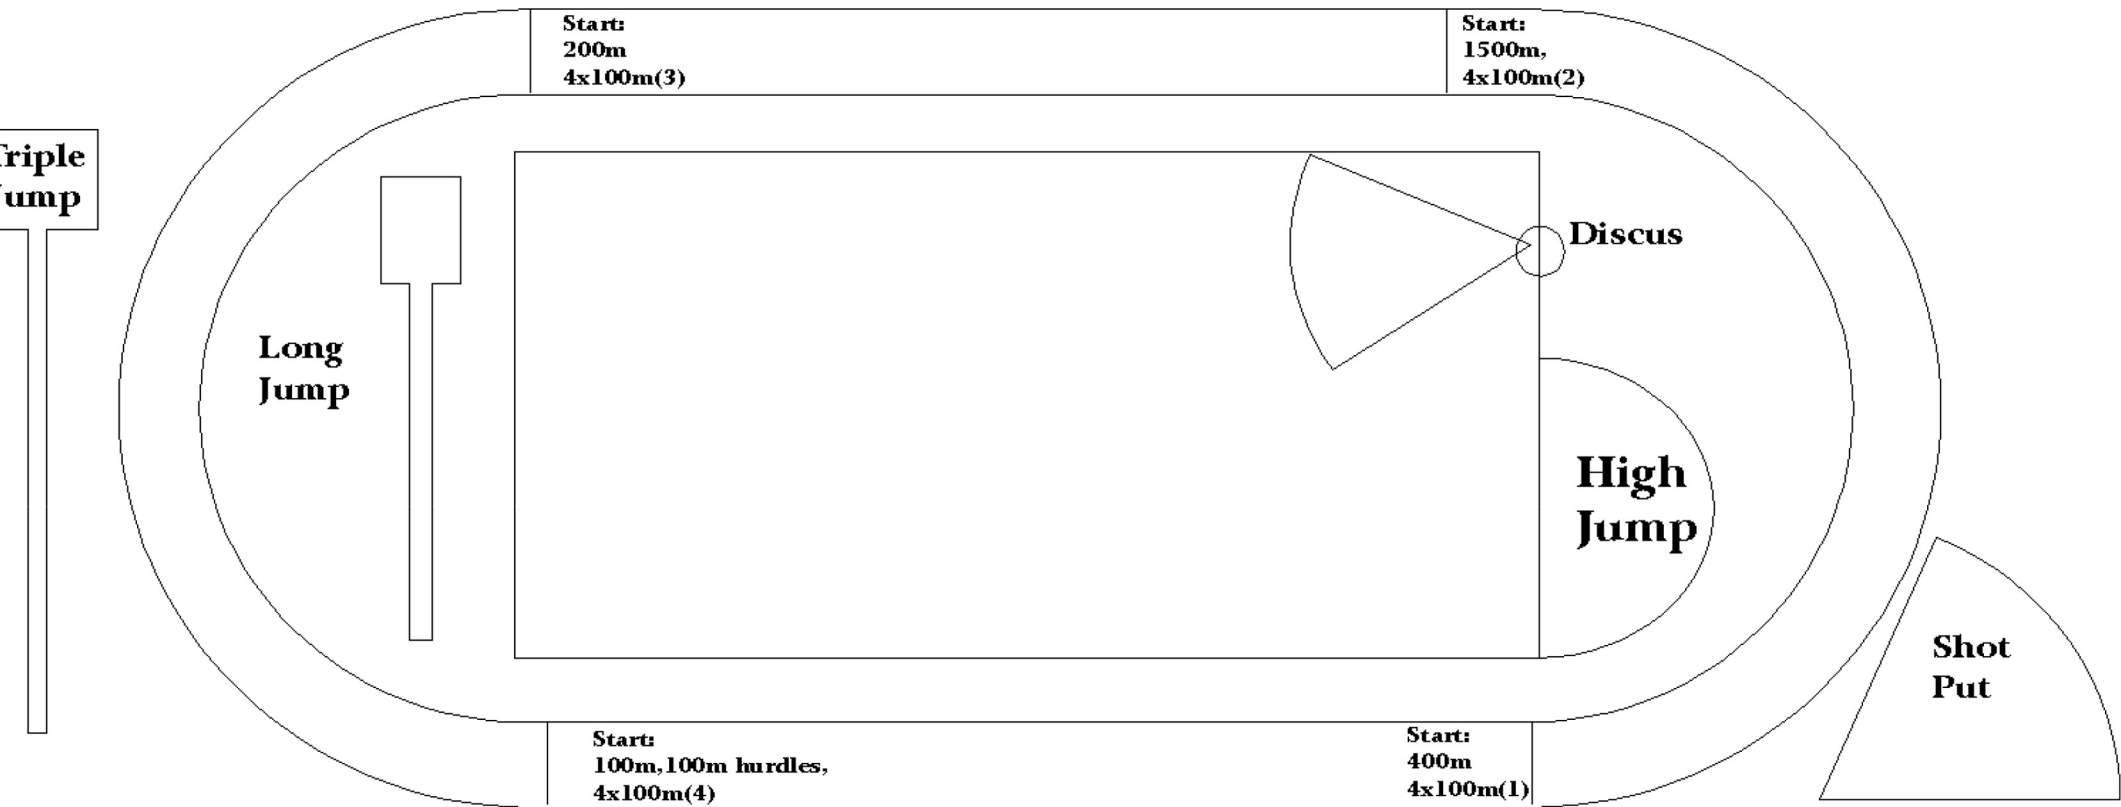

Plan Of Kowloon Bay Sports Ground

EQ. MT. + FT. R.

M	SING	SHUN	Office Station	HIM	KAN	
---	------	------	-----------------------	-----	-----	--

CAR PARK

Entrance

CAR PARK

Keys:
First Aid Station.
EQ: Equipment Room.
MT: Male Toilet.
FI: Female Toilet.

Keys:
M: Marshalling Point.
R: Record Keeping Room.